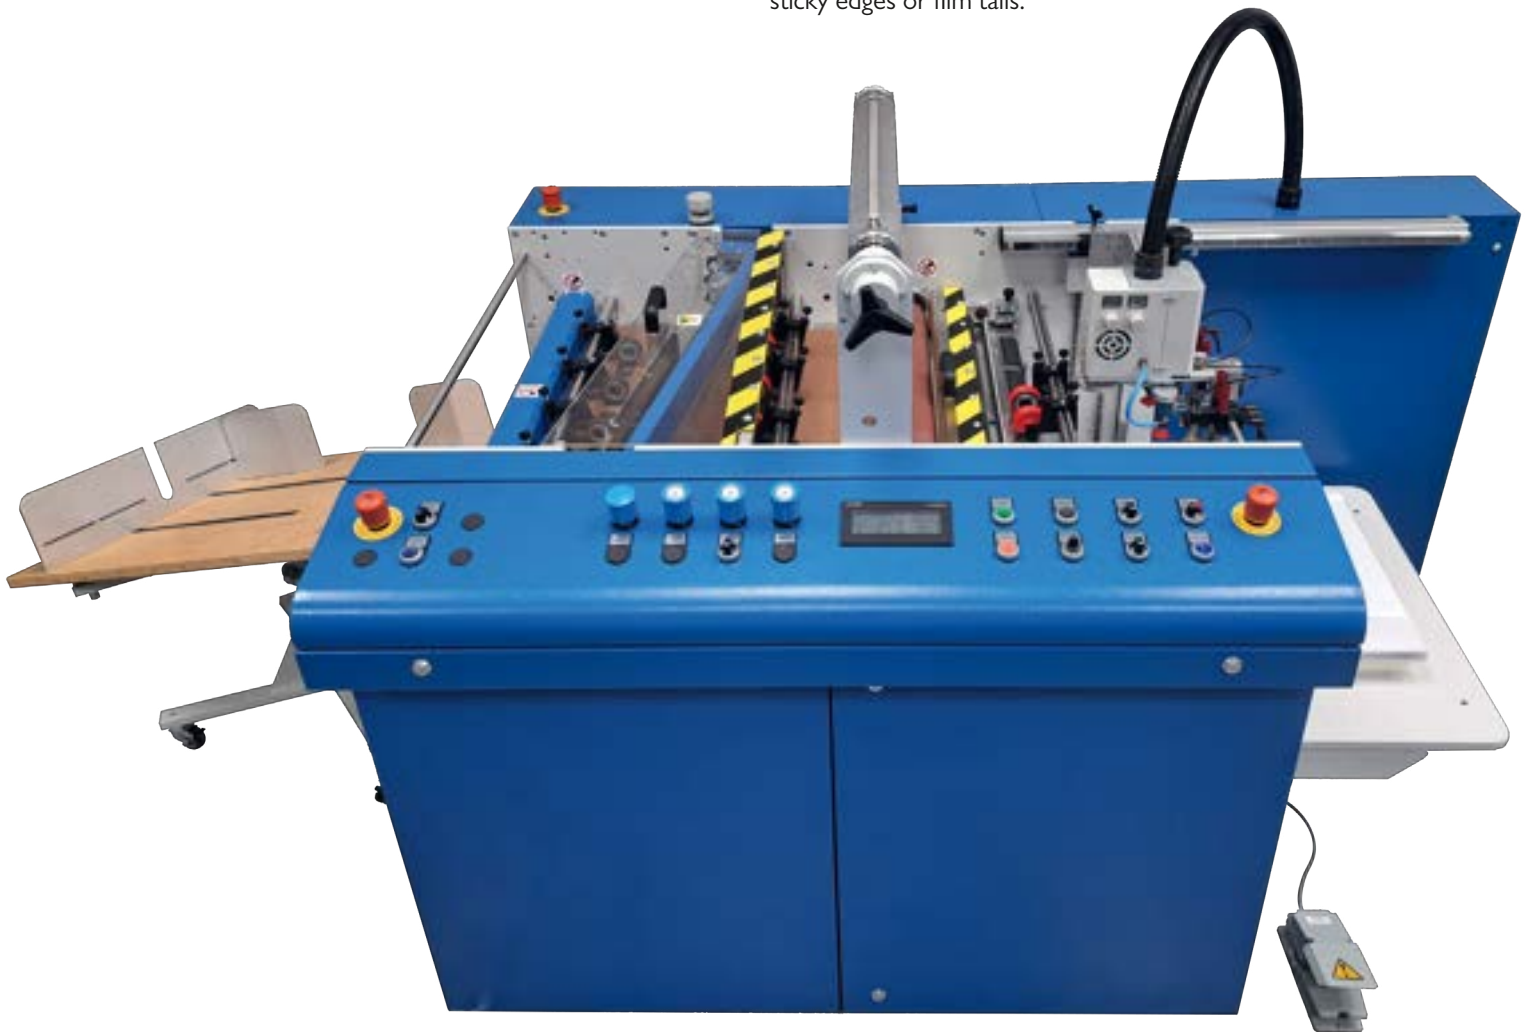

# Europa KC

fully automated B2 laminator

The Europa KC fully automatic laminator, capable of running sheets up to B2 in size. Compact and easy to use it is designed for self-adhesive and other cold applications. Its specially designed fully adjustable cutting head leaves no sticky edges or film tails.

# Europa KC

fully automated B2 laminator

Feeder, laminator and separator combine to save space.

Specially designed, (patent pending), cutting head to cut all types of self-adhesive and non-tearable items.

Easy to understand touch screen operator's panel.

Deep pile feeder for longer runs

Film can be adjusted laterally on the run.

Feeder and laminator linked to give accurate feeding of all types of stock. Missing sheet detector stopping machine in the case of miss feeds.

Adjustable jogger to suit various sheet sizes.