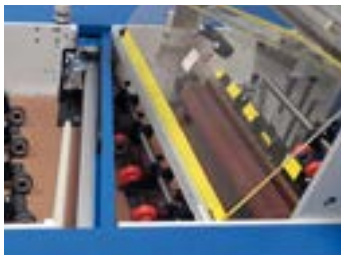

# Europa KC

fully automated B2 laminator

The Europa KC fully automatic laminator, capable of running sheets up to B2 in size. Compact and easy to use it is designed for self-adhesive and other cold applications. Its specially designed fully adjustable cutting head leaves no sticky edges or film tails.

# Europa KC

fully automated B2 laminator

Feeder, laminator and separator combine to save space.

Specially designed, (patent pending), cutting head to cut all types of self-adhesive and non-tearable items.

Easy to understand touch screen operator's panel.

Deep pile feeder for longer runs

Film can be adjusted laterally on the run.

Feeder and laminator linked to give accurate feeding of all types of stock. Missing sheet detector stopping machine in the case of miss feeds.